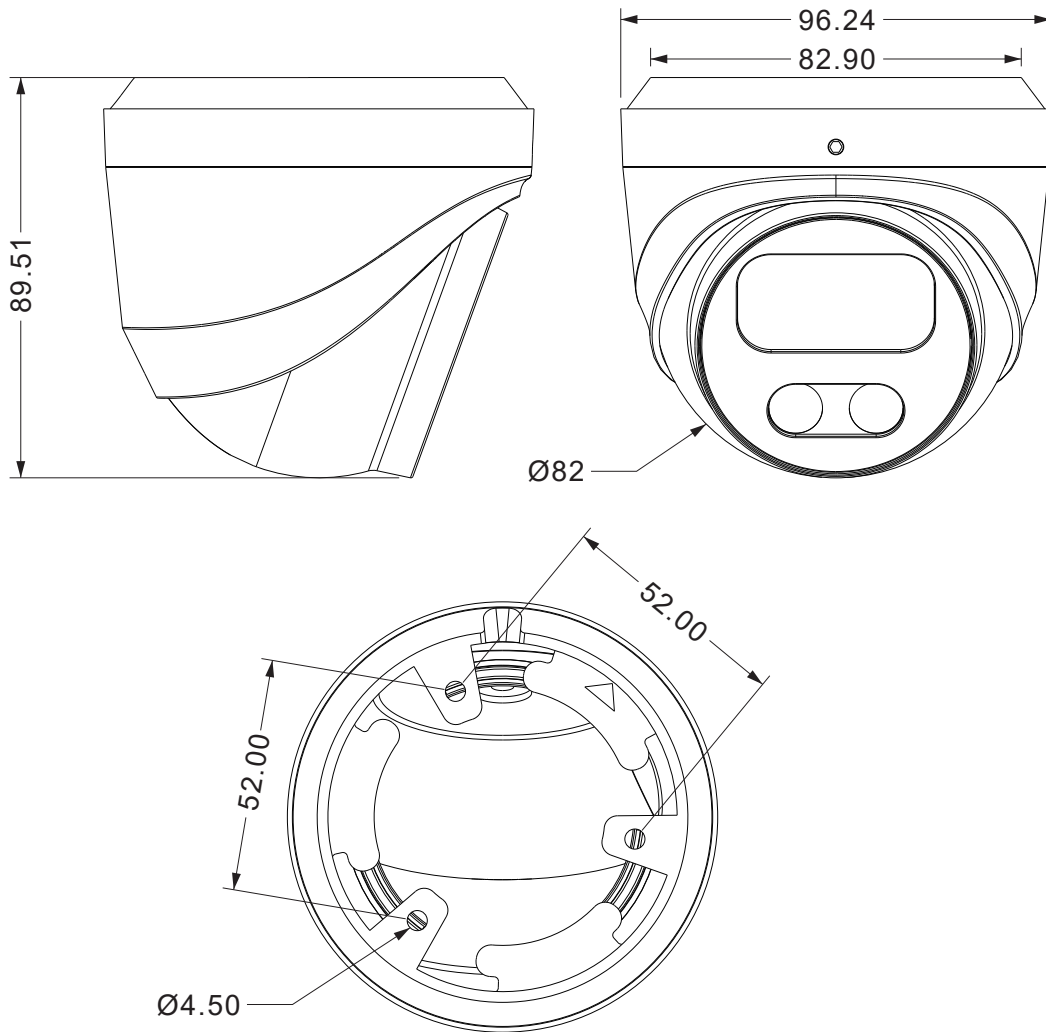

Dimensions (mm)

Optional Accessories

B310
Junction Box